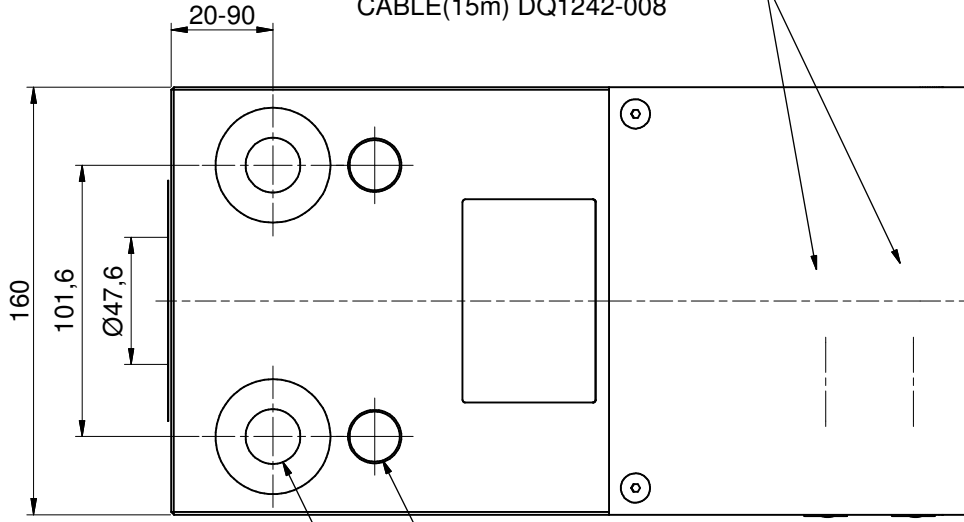

OPTIONAL
 PROXIMITY SWITCH CZ446-372
 CABLE(15m) DQ1242-008

FOR PARALLEL PIN Ø5/8" (2x)
 SCREW MAX. 1"-8 UNC (2x) 12.9-DIN912
 TORQUE 2500 Nm